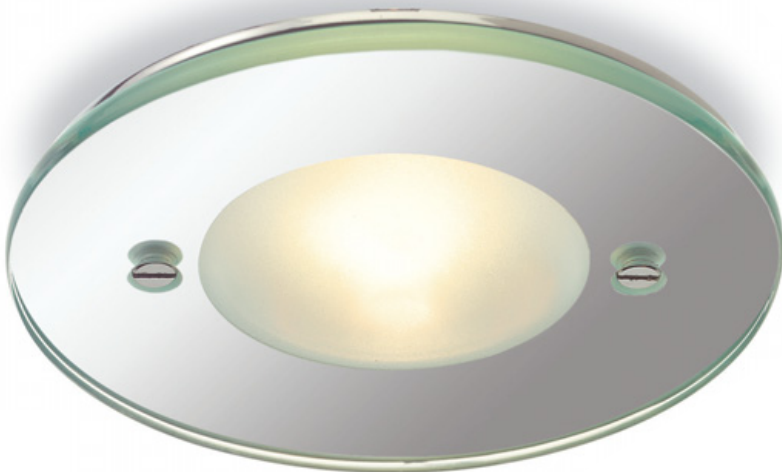

Mirror Downlights

IP44

3300

Mirror Downlights

Code	Max Wattage	Cut Out (mm)	Diam (mm)	Recess Depth (mm)
3300	1x 35w MR16	65	120	165
3301	1x 35w MR16	67sq	100sq	165

IP44 rated