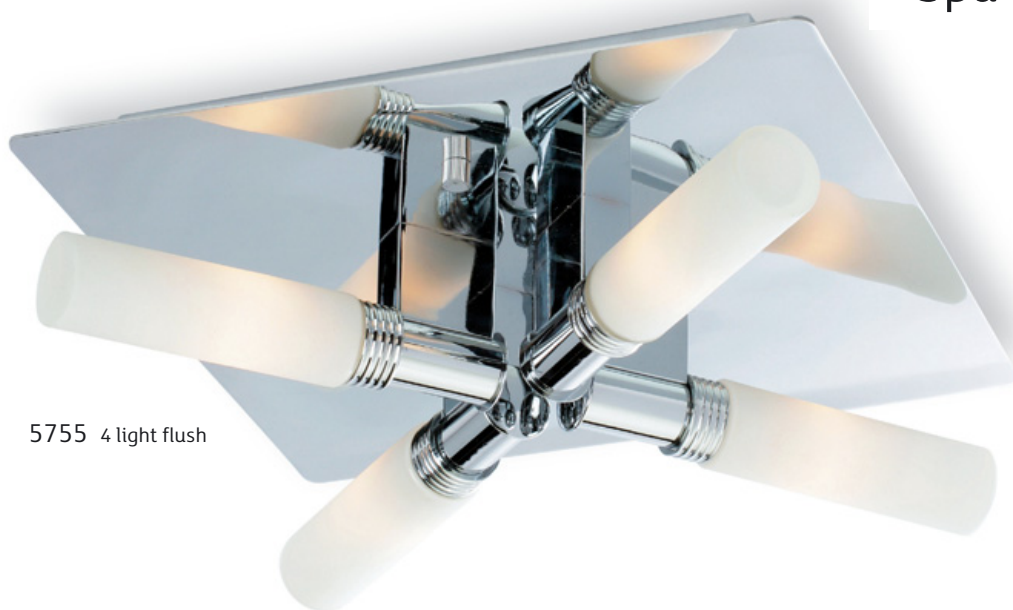

5755 4 light flush