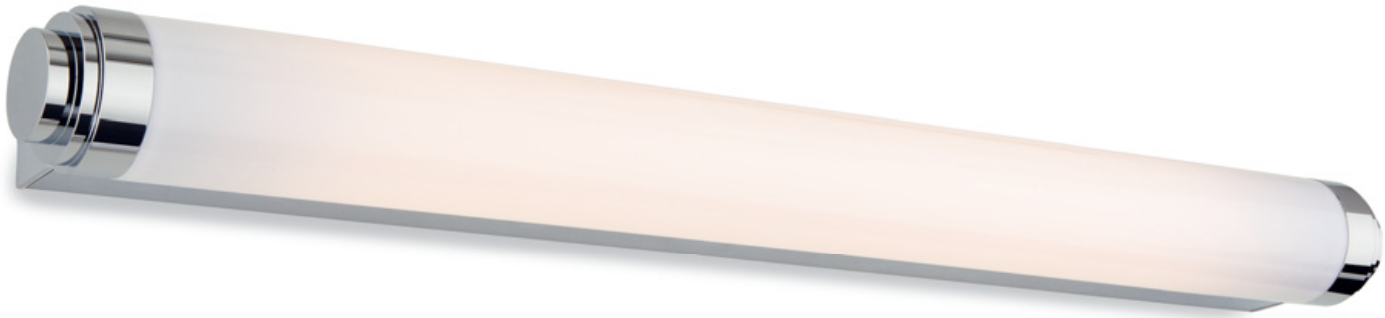

Hotel

8654

LOW ENERGY