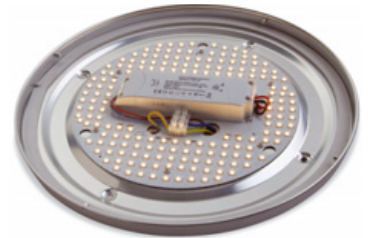

176 LED's inside the 8341 & 8342