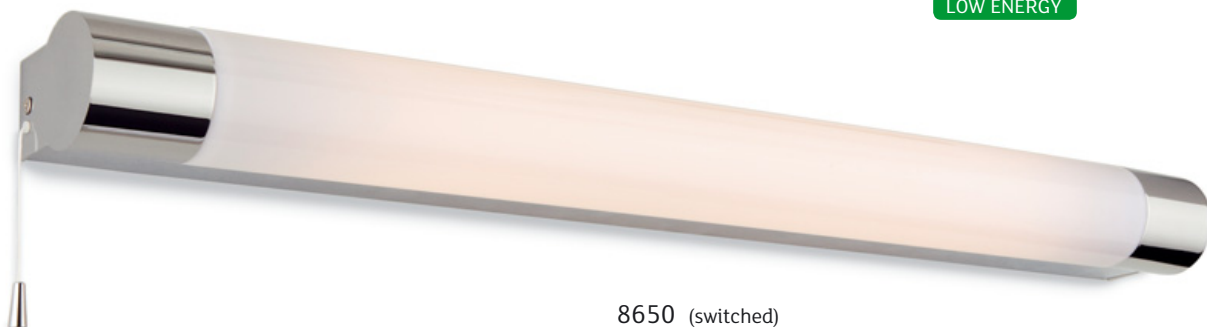

8650 (switched)

LOW ENERGY