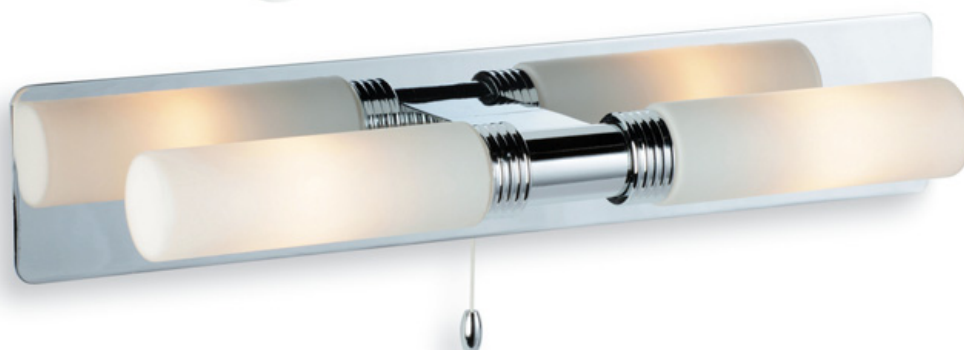

Colour: Chrome with Mirror Glass

Supplied with lamps.

IP44 rated

Atlantic

9070 3 light flush

9080 4 light bar

9060 2 light bar

9050 single spot

Colour: Mirror Glass with Opal Glass

Supplied with lamps.

IP44 rated

5753 single wall (switched)

5755 4 light flush

5754 2 light wall (switched)

6239

LOW ENERGY