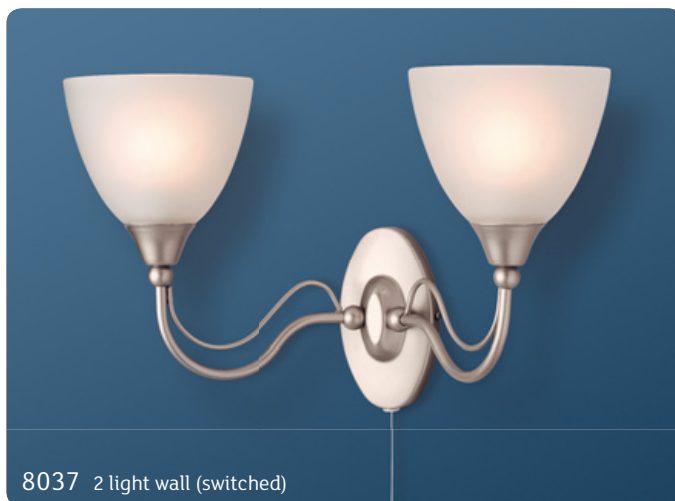

Galaxy

6127 5 light fitting

6126 3 light flush fitting

Santana

8039 3 light flush fitting

8040 5 light fitting

8037 2 light wall (switched)

8036 single wall (switched)