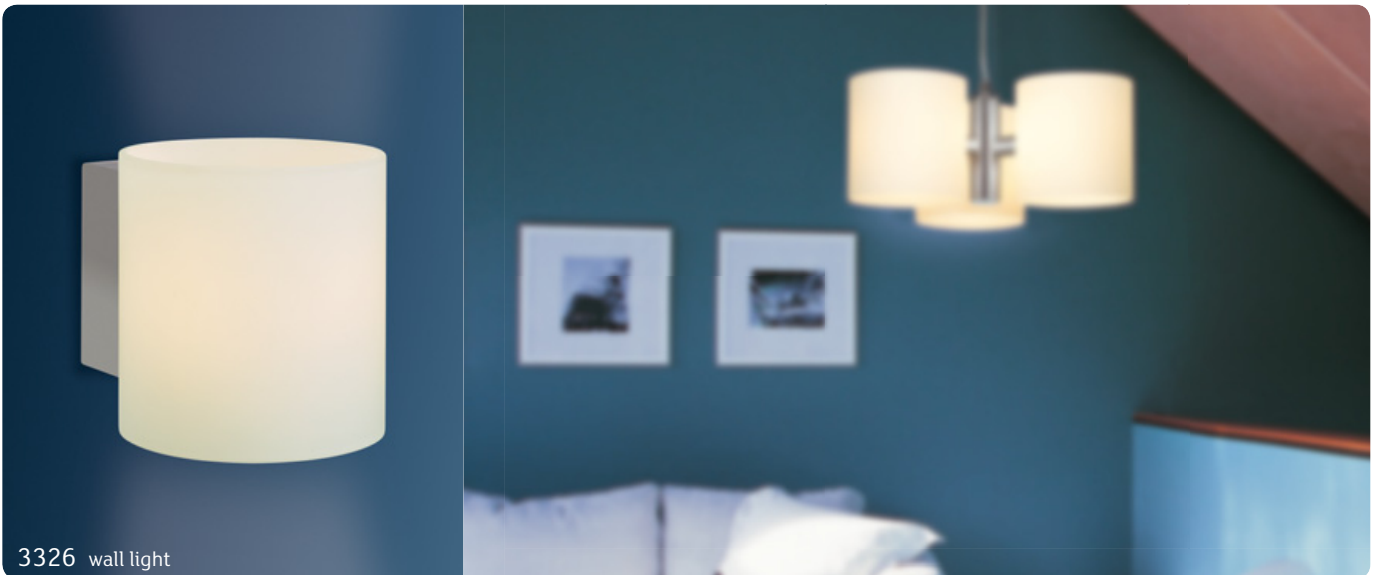

Alto

3328 3 light fitting

3326 wall light

Alto

Code	Max Wattage	Diam (mm)	Height (mm)	Max Drop (mm)	Proj (mm)	Width (mm)
3326	1x 40w G9		100		130	100
3328	3x 40w G9	360	160	1200		
3329	1x 40w G9		320			
3330	3x 40w G9		1600			

Colour: Chrome with Opal Glass

Supplied with lamps