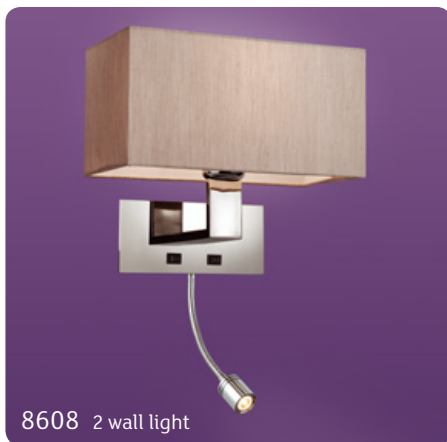

5480 Polo floor lamp

Rimini Floor Lamp

Code	Max Wattage	Height (mm)
9030	1x 50w GY6.35	1350

Colours: Antique Brass
Brushed Steel

Supplied with lamp

Polo Table & Floor Lamp

Code	Max Wattage	Height (mm)
5480	1x 60w E27	1680
5489	1x 60w E27	760

Colour: Brushed Steel with White Cotton Shade

Prince

8329 table lamp

8370 single wall

8370 single wall

8609 pendant

8608 2 wall light

8608 2 wall light

8609 pendant

Prince

Code	Max Wattage	Depth (mm)	Height (mm)	Max Drop (mm)	Proj (mm)	Width (mm)
8329	1x 60w E27		550			
8370	1x 40w E27		240		170	275
8608	1x 40w E27 & White LED/1w		470		165	275
8609	1x 60w E27	230	250	1570		450

Colours: Polished Stainless Steel with Black Shade
Polished Stainless Steel with Oyster Shade

Princess

8328 table lamp

8369 wall light

8369 wall light

8369 wall light

Princess

Code	Max Wattage	Height (mm)	Proj (mm)	Width (mm)
8328	1x 60w E27	560		
8369	1x 40w E14	230	190	220