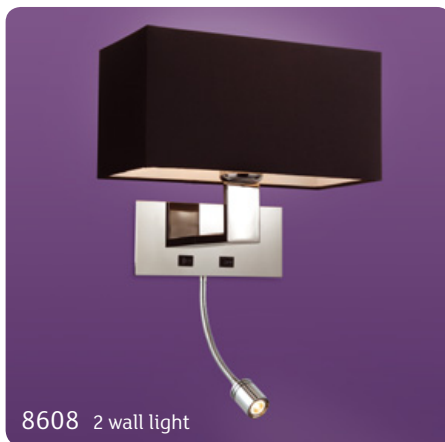

Arch / Banker's

 Touch anywhere to switch on or off

6409 Arch

5662 Banker's

Arch Touch LED Table Lamp

Code	Max Wattage	Height (mm)
6409	1x White LED/3w	335

Colour: Chrome

Banker's Table Lamp

Stealth

8331

Stealth LED Table Lamp

Code	Max Wattage	Height (mm)
8331	1x White LED/3w	360

Colours: Black Chrome
Chrome

Meteor

8627

Meteor Table Lamp

Colour: Brushed Steel with White Cotton Shade

Prince

8329 table lamp

8370 single wall

8370 single wall

8609 pendant

8608 2 wall light

8608 2 wall light

8609 pendant

Prince

Code	Max Wattage	Depth (mm)	Height (mm)	Max Drop (mm)	Proj (mm)	Width (mm)
8329	1x 60w E27		550			
8370	1x 40w E27		240		170	275
8608	1x 40w E27 & White LED/1w		470		165	275
8609	1x 60w E27	230	250	1570		450