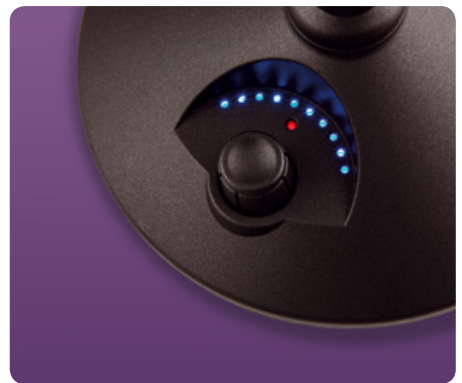

8643

Rotating dimmer with on/off switch and LED indicator