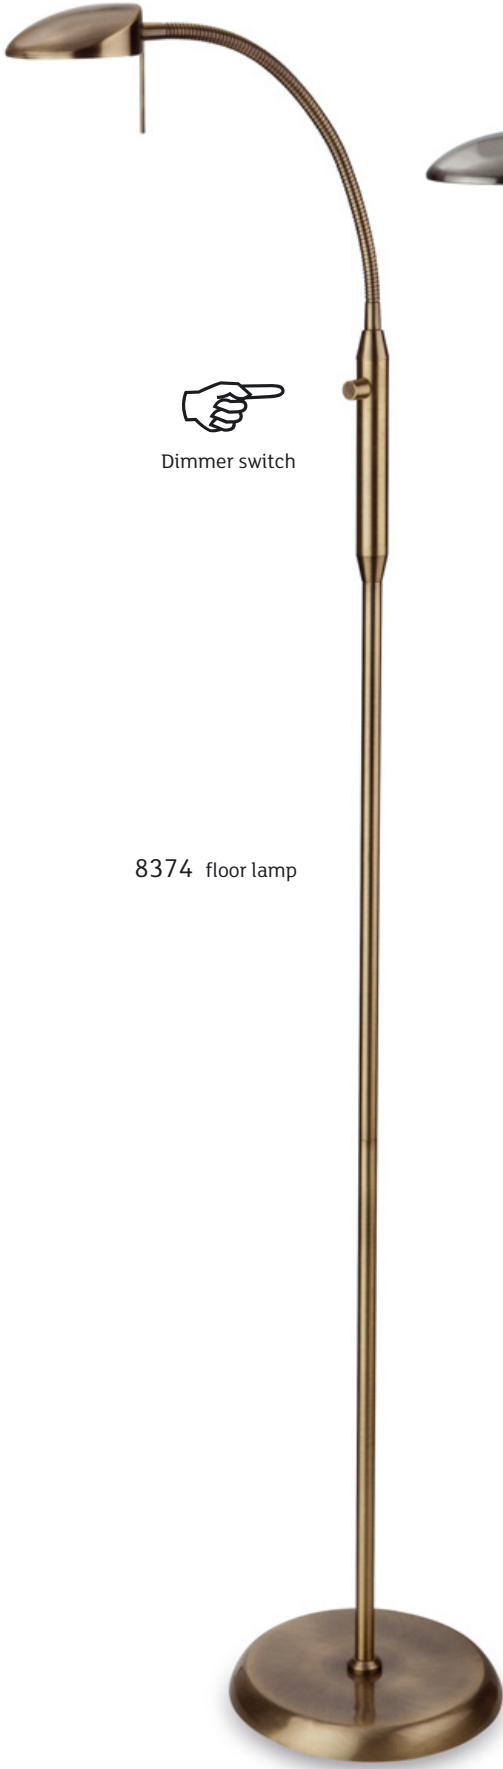

Arch / Banker's

 Touch anywhere to switch on or off

6409 Arch

5662 Banker's

Arch Touch LED Table Lamp

Code	Max Wattage	Height (mm)
6409	1x White LED/3w	335

Colour: Chrome

Banker's Table Lamp

Stealth

8331

Stealth LED Table Lamp

Code	Max Wattage	Height (mm)
8331	1x White LED/3w	360

Colours: Black Chrome
Chrome

Meteor

8627

Meteor Table Lamp

Code	Max Wattage	Height (mm)
------	-------------	-------------

8627	1x 60w E14	330
------	------------	-----

Colours: Black
Chrome
White

Cassio

Dimmer switch

5663 table lamp

Switch

5664 floor lamp

Cassio Table & Floor Lamp

Code	Max Wattage	Height (mm)
5663	1x 50w GY6.35	440
5664	1x 50w GY6.35	1480

Colours: Antique Brass
Brushed Steel

Supplied with lamp

8374 floor lamp

Dimmer switch

8373 table lamp

Dimmer switch