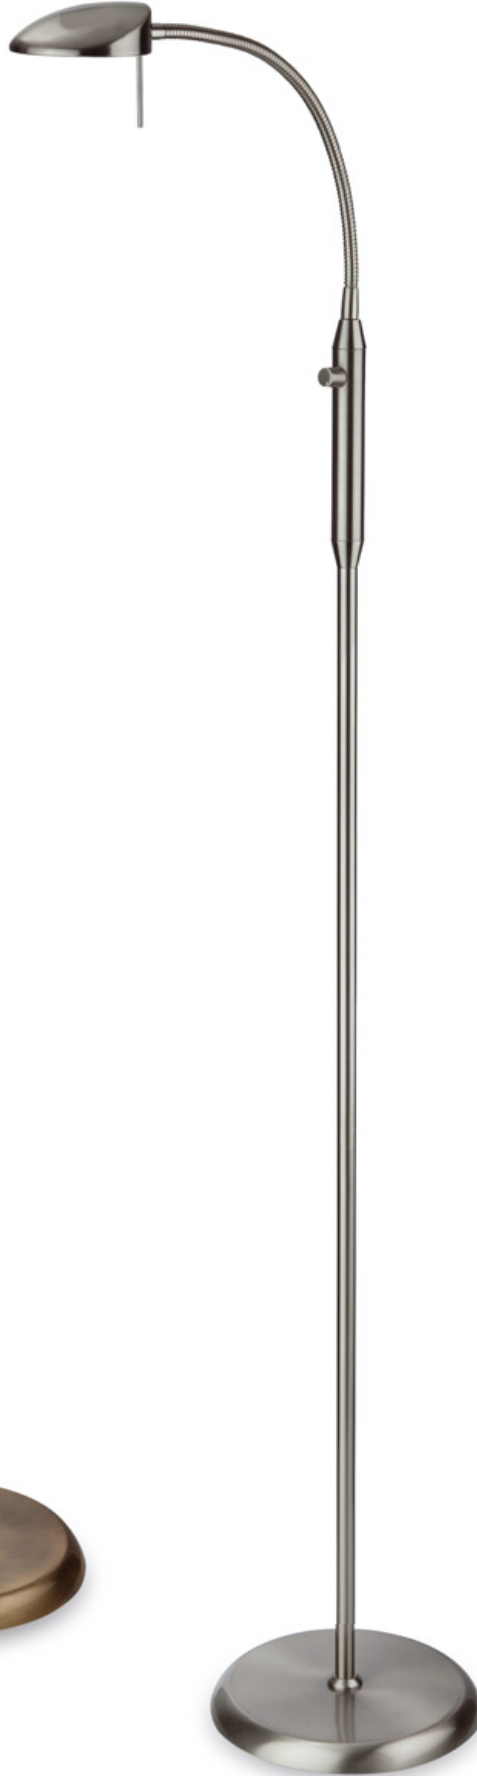

Arch / Banker's

 Touch anywhere to switch on or off

6409 Arch

5662 Banker's

Arch Touch LED Table Lamp

Code	Max Wattage	Height (mm)
6409	1x White LED/3w	335

Colour: Chrome

Banker's Table Lamp

Stealth

8331

Stealth LED Table Lamp

Code	Max Wattage	Height (mm)
8331	1x White LED/3w	360

Colours: Black Chrome
Chrome

Meteor

8627

Meteor Table Lamp

Cassio Table & Floor Lamp

Code	Max Wattage	Height (mm)
5663	1x 50w GY6.35	440
5664	1x 50w GY6.35	1480

Colours: Antique Brass
Brushed Steel

Supplied with lamp

8374 floor lamp

Dimmer switch

8373 table lamp

Dimmer switch

Colour: Brushed Steel with White Cotton Shade

Prince

8329 table lamp

8370 single wall

8370 single wall

8609 pendant

8608 2 wall light

8608 2 wall light