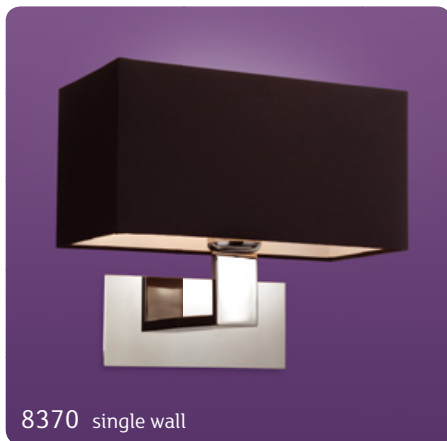

Code	Max Wattage	Height (mm)
5662	1x 60w E27	390

Colour: Chrome/Wood with Opal Glass Shade

Curlie

8643

Rotating dimmer with on/off switch and LED indicator

Curlie LED Table Lamp with Dimmer

Code	Max Wattage	Height (mm)
8643	1x White LED/5w 340lm	390
Colours: Black		
Silver		

Stealth

8331

Stealth LED Table Lamp

Code	Max Wattage	Height (mm)
8331	1x White LED/3w	360

Colours: Black Chrome
Chrome

Meteor

8627

Meteor Table Lamp

5480 Polo floor lamp

Rimini Floor Lamp

Code	Max Wattage	Height (mm)
9030	1x 50w GY6.35	1350

Colours: Antique Brass
Brushed Steel

Supplied with lamp

Polo Table & Floor Lamp

Code	Max Wattage	Height (mm)
5480	1x 60w E27	1680
5489	1x 60w E27	760

Colour: Brushed Steel with White Cotton Shade

Prince

8329 table lamp

8370 single wall

8370 single wall

8609 pendant

8608 2 wall light

8608 2 wall light