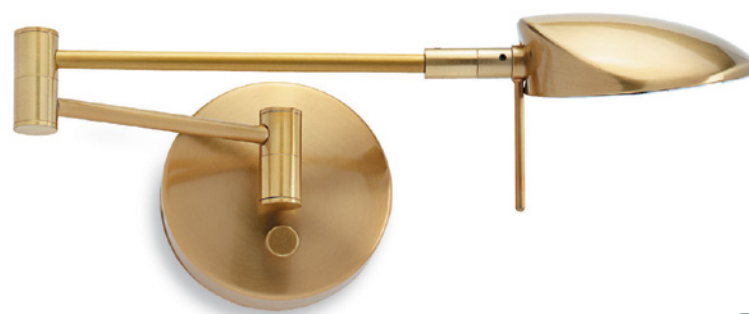

Vetro Glass Wall Lights

Code	Max Wattage	Height (mm)	Proj (mm)	Width (mm)
WL223	1x 100w R7s	300	140	140
WL228	1x 100w R7s	190	130	210
WL274	1x 100w R7s	130	135	240

Colour: Satin Steel with Acid Glass
Supplied with lamp

Code	Max Wattage	Height (mm)	Proj (mm)	Width (mm)
5442	1x 33w G9	210	210	160

Colour: Brushed Steel with Opal Glass
Supplied with lamp

Gino

5070

Arc

4252

LOW ENERGY

Maurice

4800

Gino Wall Light

Code	Max Wattage	Height (mm)	Proj (mm)	Width (mm)
5070	1x 50w GU10	80	75	85

Colour: Brushed Steel
Supplied with lamp

Arc Wall Light

Code	Max Wattage	Height (mm)	Proj (mm)	Width (mm)
4252	Low Energy 1x 13w PLC G24d-2	90	90	400

Colour: Brushed Steel with Acid Glass

Maurice Wall Light with Dimmer Switch

Code	Max Wattage	Proj (mm)	Width (mm)
4800	1x 40w G9	460	100

Colours: Brushed Brass
Brushed Steel

Supplied with lamp

Prince

8370 single wall