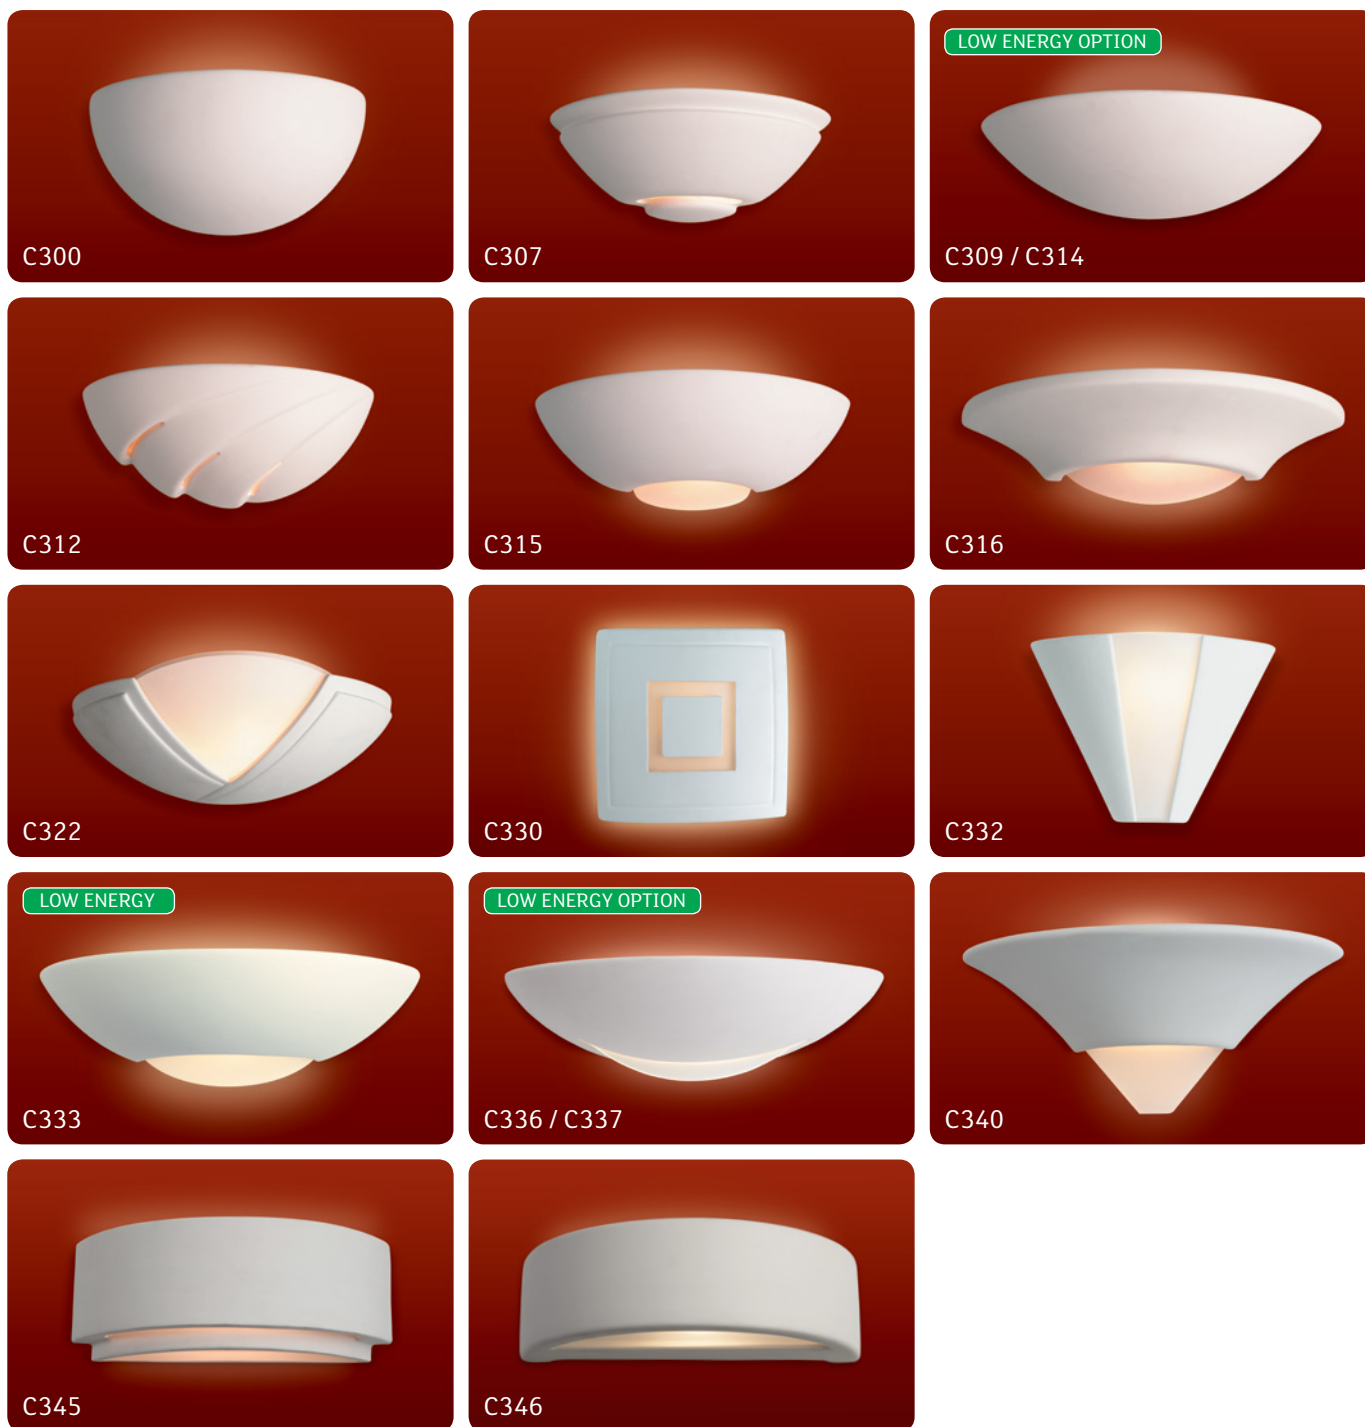

Ceramics

Ceramic Wall Lights

Code	Max Wattage	Height (mm)	Proj (mm)	Width (mm)
C300	1x 100w E27	130	120	250
C307	1x 100w E27	100	130	260
C309	Low Energy 1x 18w PLC G24d-2	100	150	330
C312	1x 100w E27	100	130	250
C314	1x 100w E27	100	150	330
C345	1x 100w E27	125	100	320

Colour: Unglazed

Ceramic Wall Lights with Glass

Code	Max Wattage	Height (mm)	Proj (mm)	Width (mm)
C315	1x 100w E27	110	140	300
C316	1x 100w E27	90	180	370
C322	1x 100w E27	110	155	310
C330	1x 100w E27	230	80	230
C332	1x 100w E27	210	120	255
C333	Low Energy 1x 18w PLC G24d-2	110	160	390
C336	1x 100w E27	120	160	380
C337	Low Energy 1x 18w PLC G24d-2	120	160	380
C340	1x 100w E27	145	160	350
C346	1x 100w E27	85	130	280

Colour: Unglazed with Acid White Glass