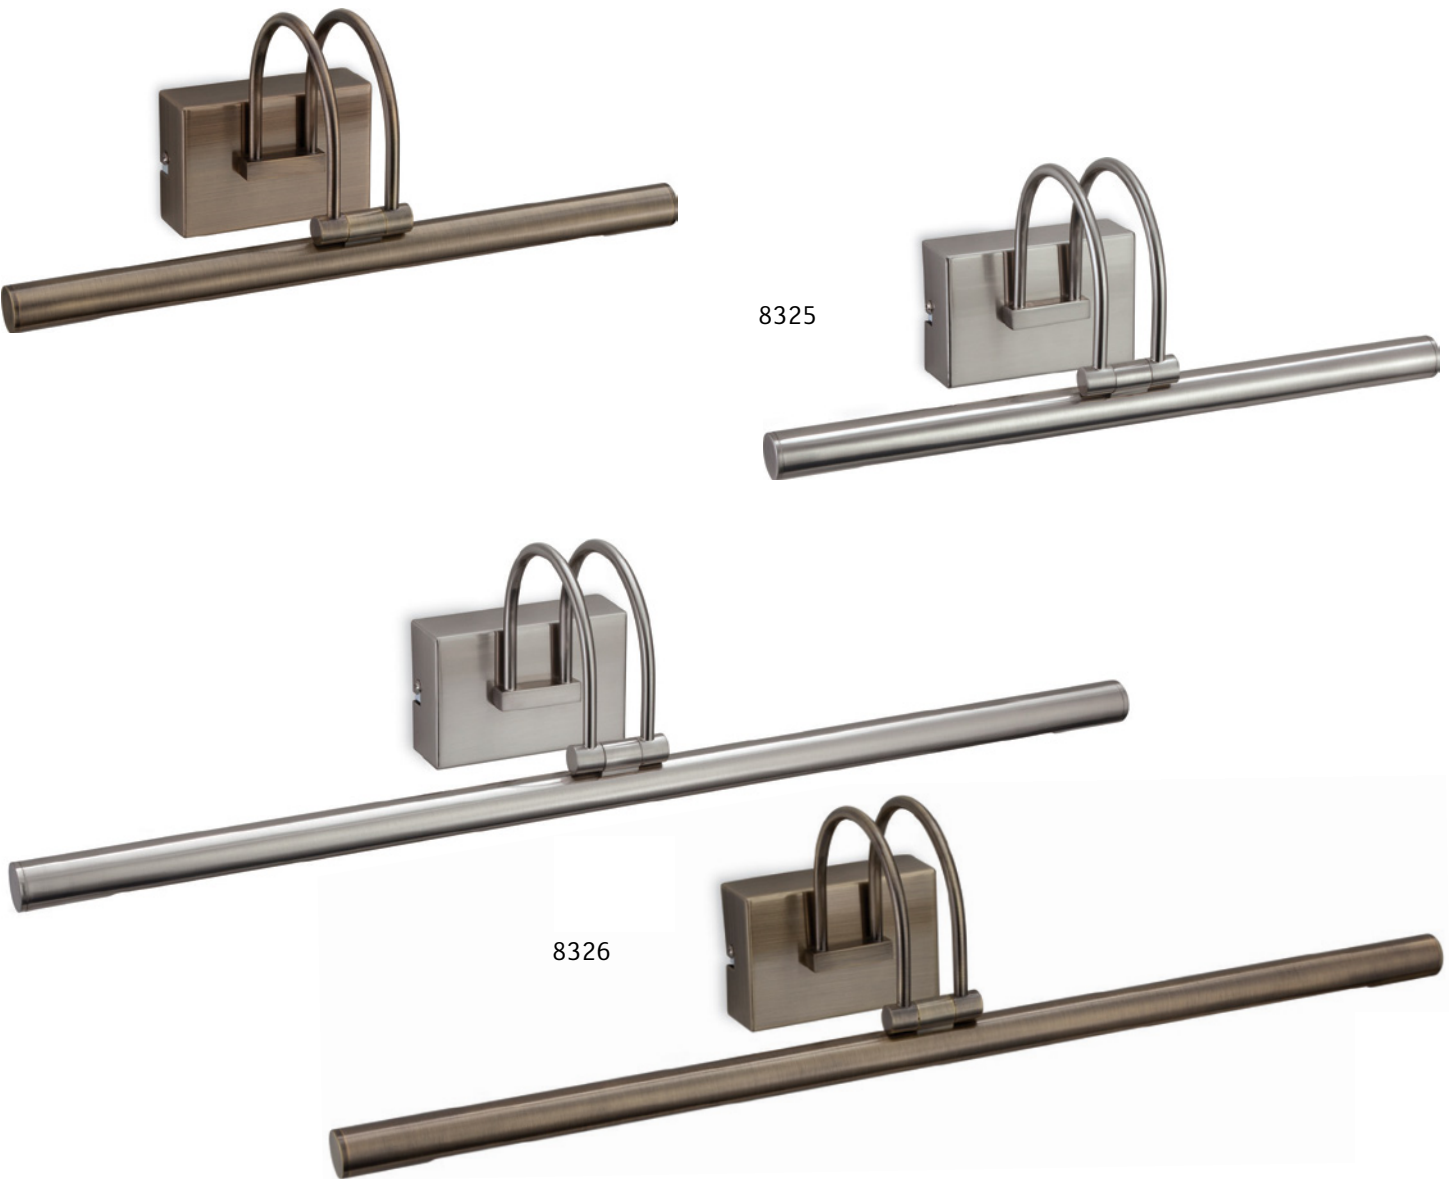

Colours: PL2, PL5 – Brass

PL14 – Brass, Brushed Nickel

PL20, PL21 – Antique Brass, Brushed Steel

PL14, PL20, PL21 – supplied with lamp

LED Picture Lights

8327

8325

8326