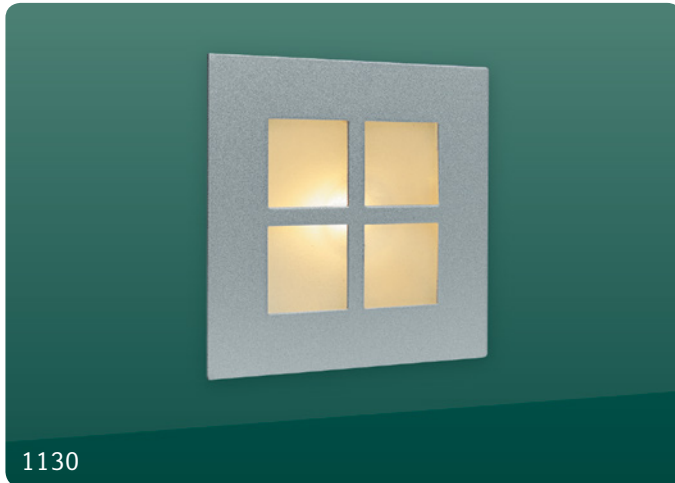

LED Picture Light

LED Picture Light

Code	Max Wattage	Proj (mm)	Width (mm)
5747	12x White LED's/0.8w	275	300

Colour: Brushed Steel

Indoor Wall & Step Lights

1130

1131

1132