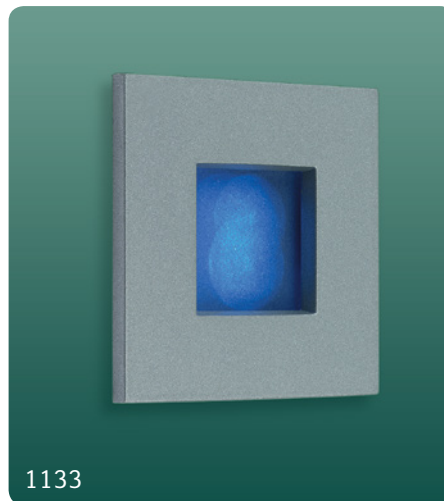

MFT50 transformer

1133