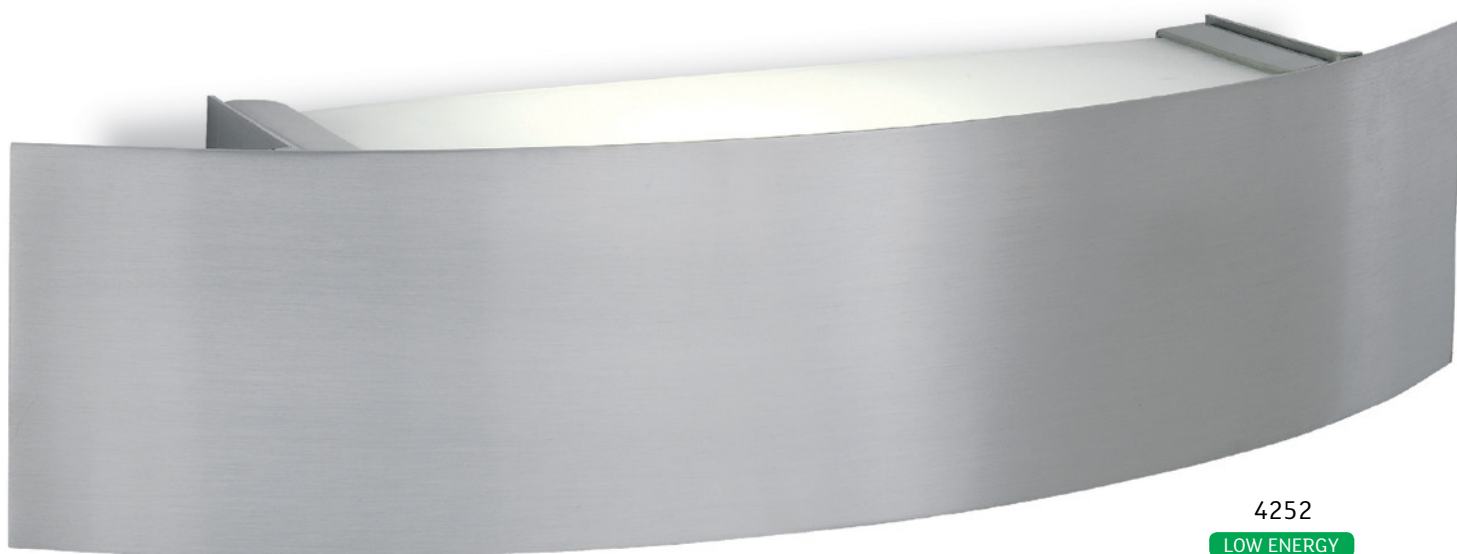

Code	Max Wattage	Height (mm)	Proj (mm)	Width (mm)
5442	1x 33w G9	210	210	160

Colour: Brushed Steel with Opal Glass
Supplied with lamp

Gino

5070

Arc

4252

LOW ENERGY

Maurice