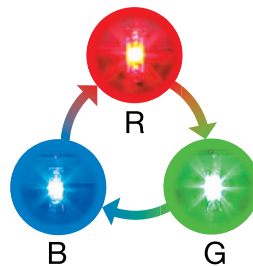

4240

Blends colours through red, green and blue cycle