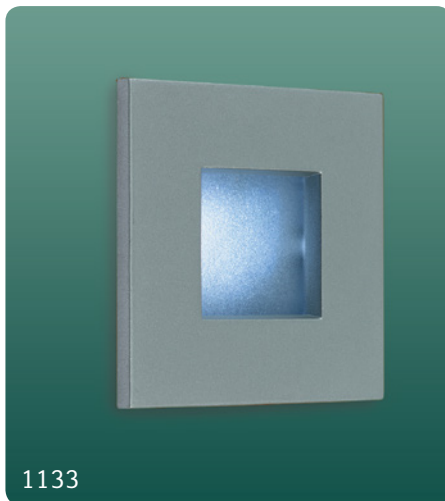

1132

1133

1133