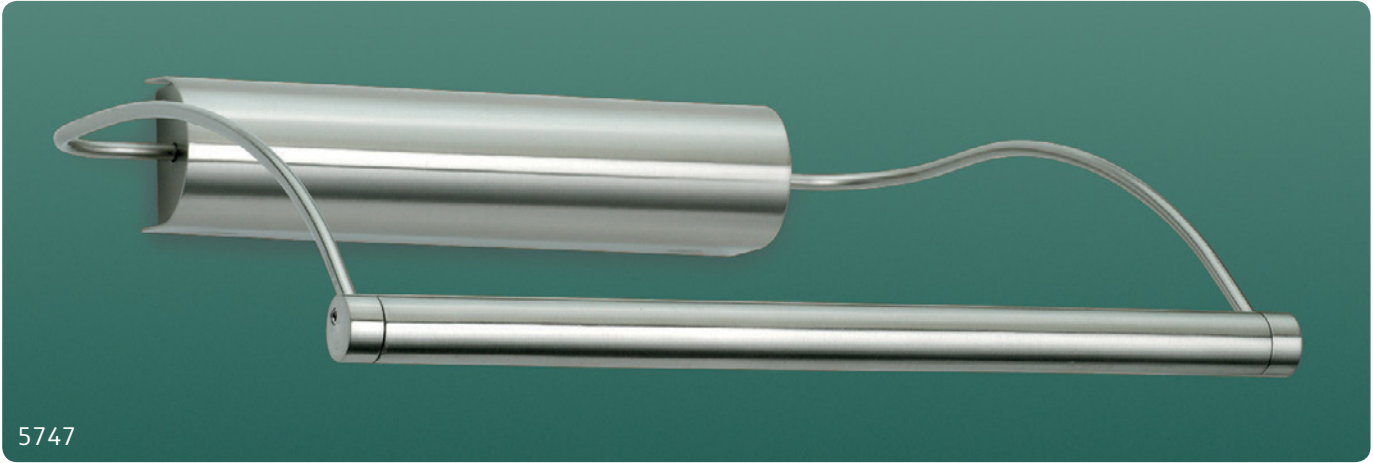

LED Picture Light

LED Picture Light

Code	Max Wattage	Proj (mm)	Width (mm)
5747	12x White LED's/0.8w	275	300

Colour: Brushed Steel