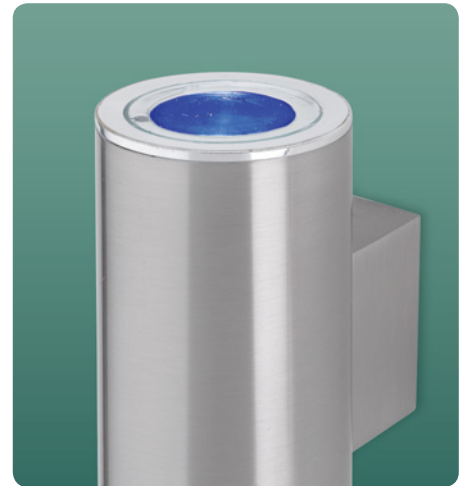

Colours: Black with Orange Inside
 Cream with Green Inside
 Red with White Inside

Clio

8632 wall light

8311 pendant

Clio Wall Light & Pendant

Code	Max Wattage	Diam (mm)	Height (mm)	Max Drop (mm)	Proj (mm)	Width (mm)
8311	3x 40w E27	430	220	1350		
8632	1x 60w E27		180		165	285

Colours: Cream
Red

4240

Blends colours through red, green and blue cycle

5783 Remote Control allows colour blending and selection

Features Colour Changing Smart LED Lamp

Wall Light with Smart LED Lamp

Code	Max Wattage	Height (mm)	Proj (mm)
4240	1x 5w RGB LED GU10	125	75