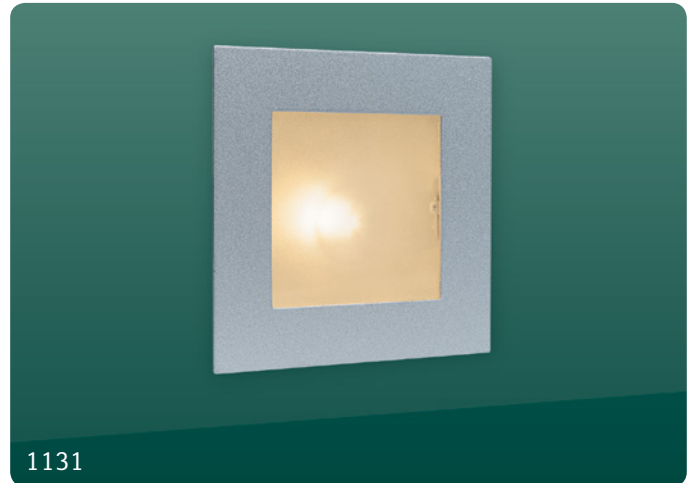

Indoor Wall & Step Lights

Indoor Wall & Step Lights

Code	Max Wattage	Cut Out (mm)	Diam (mm)	Recess Depth (mm)
1130	1x 20w G4	62	75sq	60
1131	1x 20w G4	62	85sq	55
1132	1x 20w G4	68	75sq	80

Colours: Satin Steel with Glass Cover
1132 – Satin Steel without Glass

Indoor LED Wall & Step Light

Code	Max Wattage	Cut Out (mm)	Diam (mm)	Recess Depth (mm)
1133	4x LED's/0.3w	35	40	55

Colours: Aluminium with White LED's
Aluminium with Blue LED's

Transformer for use with 1133

Code	Features	Diam (mm)	Height (mm)
MFT50	• Maintenance Free • Single Output • EN 60742 Approved • Thermal Cutout Protection • Surge Protection	62	90

A maximum of 80x 1133's may be linked using 1x MFT50