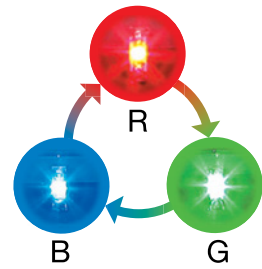

RGB LED Night Light

Blends colours through red, green and blue cycle. A white light may also be selected

Features colour changing LED with Day/Night and Motion Activated PIR

4204