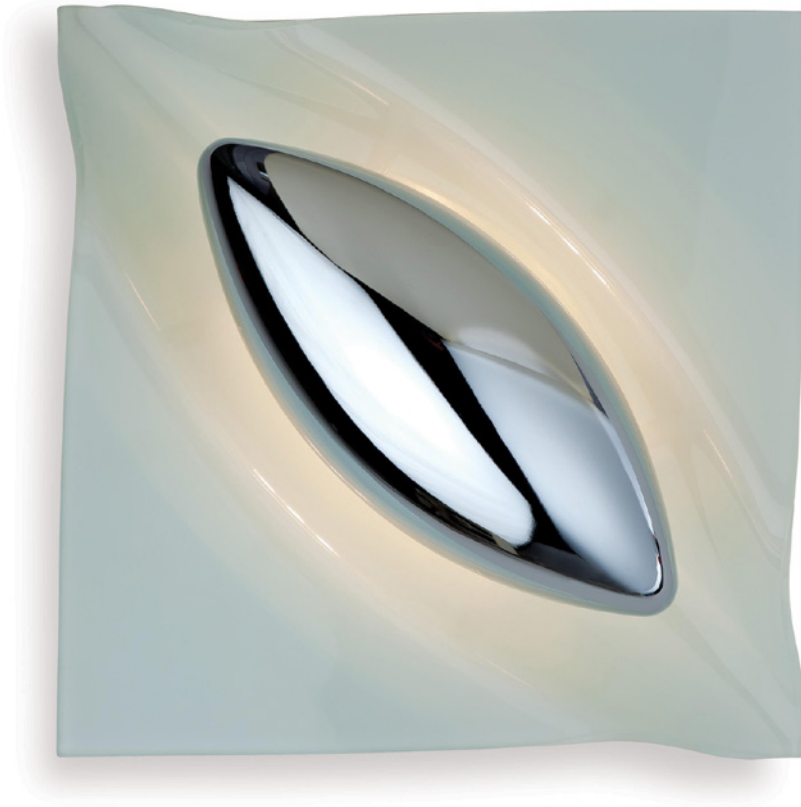

Lucas

8237

Zara