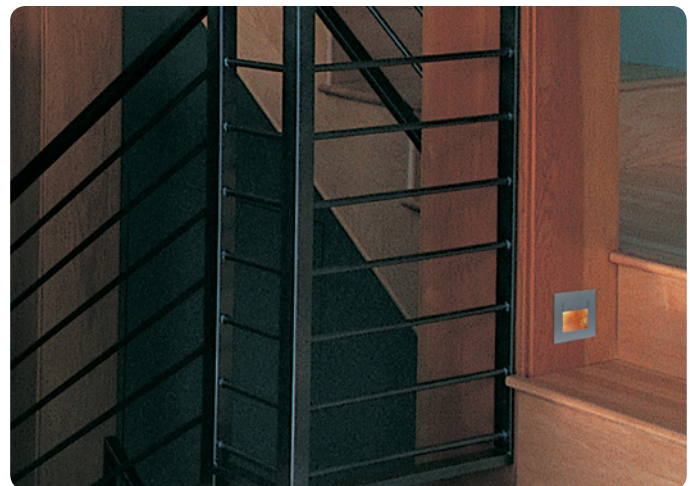

Indoor Wall & Step Lights

1131

Indoor Wall & Step Lights

Code	Max Wattage	Cut Out (mm)	Diam (mm)	Recess Depth (mm)
1130	1x 20w G4	62	75sq	60
1131	1x 20w G4	62	85sq	55
1132	1x 20w G4	68	75sq	80

Colours: Satin Steel with Glass Cover
1132 – Satin Steel without Glass

Indoor LED Wall & Step Light

Code	Max Wattage	Cut Out (mm)	Diam (mm)	Recess Depth (mm)
1133	4x LED's/0.3w	35	40	55

Colours: Aluminium with White LED's
Aluminium with Blue LED's

Transformer for use with 1133

Code	Features	Diam (mm)	Height (mm)
MFT50	• Maintenance Free • Single Output • EN 60742 Approved • Thermal Cutout Protection • Surge Protection	62	90

A maximum of 80x 1133's may be linked using 1x MFT50