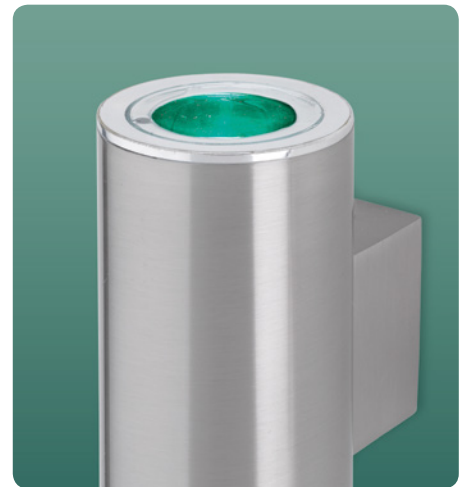

4240

Blends colours through red, green and blue cycle

5783 Remote Control allows colour blending and selection

Features Colour Changing Smart LED Lamp

Wall Light with Smart LED Lamp

Code	Max Wattage	Height (mm)	Proj (mm)
4240	1x 5w RGB LED GU10	125	75

Colour: Brushed Steel

Supplied with 5w RGB GU10 Smart LED Lamp.
For use with 5783 Remote Control unit

Remote Control Unit for use with 4240

Code	Description
5783	16 preset single colour keys Full light (high-bright) or dimmed (low-bright) Power on/off Automatic preference mode memory (remembers the previous setting before being switched off) Four preset colour changing modes 1. Flash, colour change every 1 second 2. Strobe, colour change every 5 seconds 3. Fade, quick colour change 16 colours 4. Smooth, slow colour change 16 colours Remote control range 8 metres